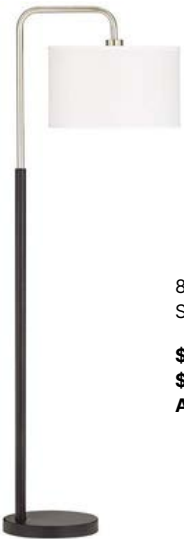

86F15 - Black and Brushed Nickel Table Lamp with 1 Outlet
$53.20 Regular Price
$34.58 Sale Price
Available qty: 8

86F20 - Black and Brushed Nickel ADA Floor Lamp