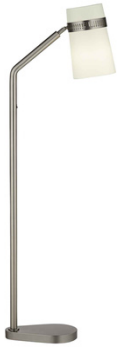

90X47 - Floor Lamp @ Guestroom
$81.00 Regular Price
$68.85 Sale Price
Made to order