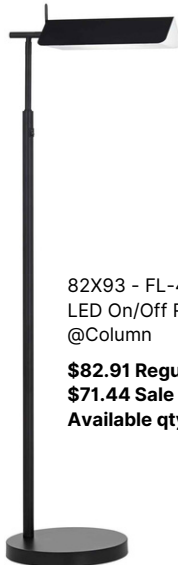

91X56 - 3pc Corridor Mirror (4th Floor)

**\$101.86 Regular Price**  
**\$77.02 Sale Price**  
Available qty: 15

94G17 - 3pc Corridor Mirror (5th Floor)

**\$101.86 Regular Price**  
**\$77.02 Sale Price**  
Available qty: 24

85F60 - Wood Veneer & Black Floor Lamp

**\$116.08 Regular Price**  
**\$87.77 Sale Price**  
Available qty: 178

82X93 - FL-48"H Metal LED On/Off Rocker @Column

**\$82.91 Regular Price**  
**\$71.44 Sale Price**  
Available qty: 28