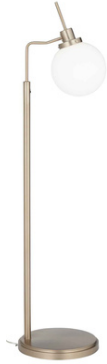

89T65 - Floor Lamp @ Guestroom
$125.55 Regular Price
$94.93 Sale Price
Available qty: 386