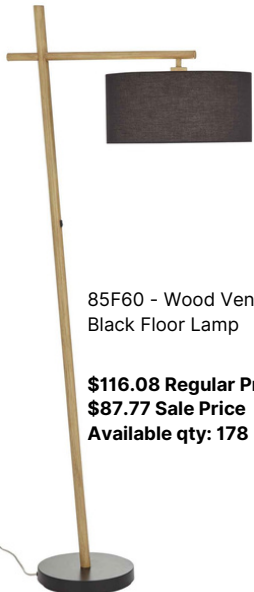

85F60 - Wood Veneer & Black Floor Lamp

$116.08 Regular Price
$87.77 Sale Price
Available qty: 178